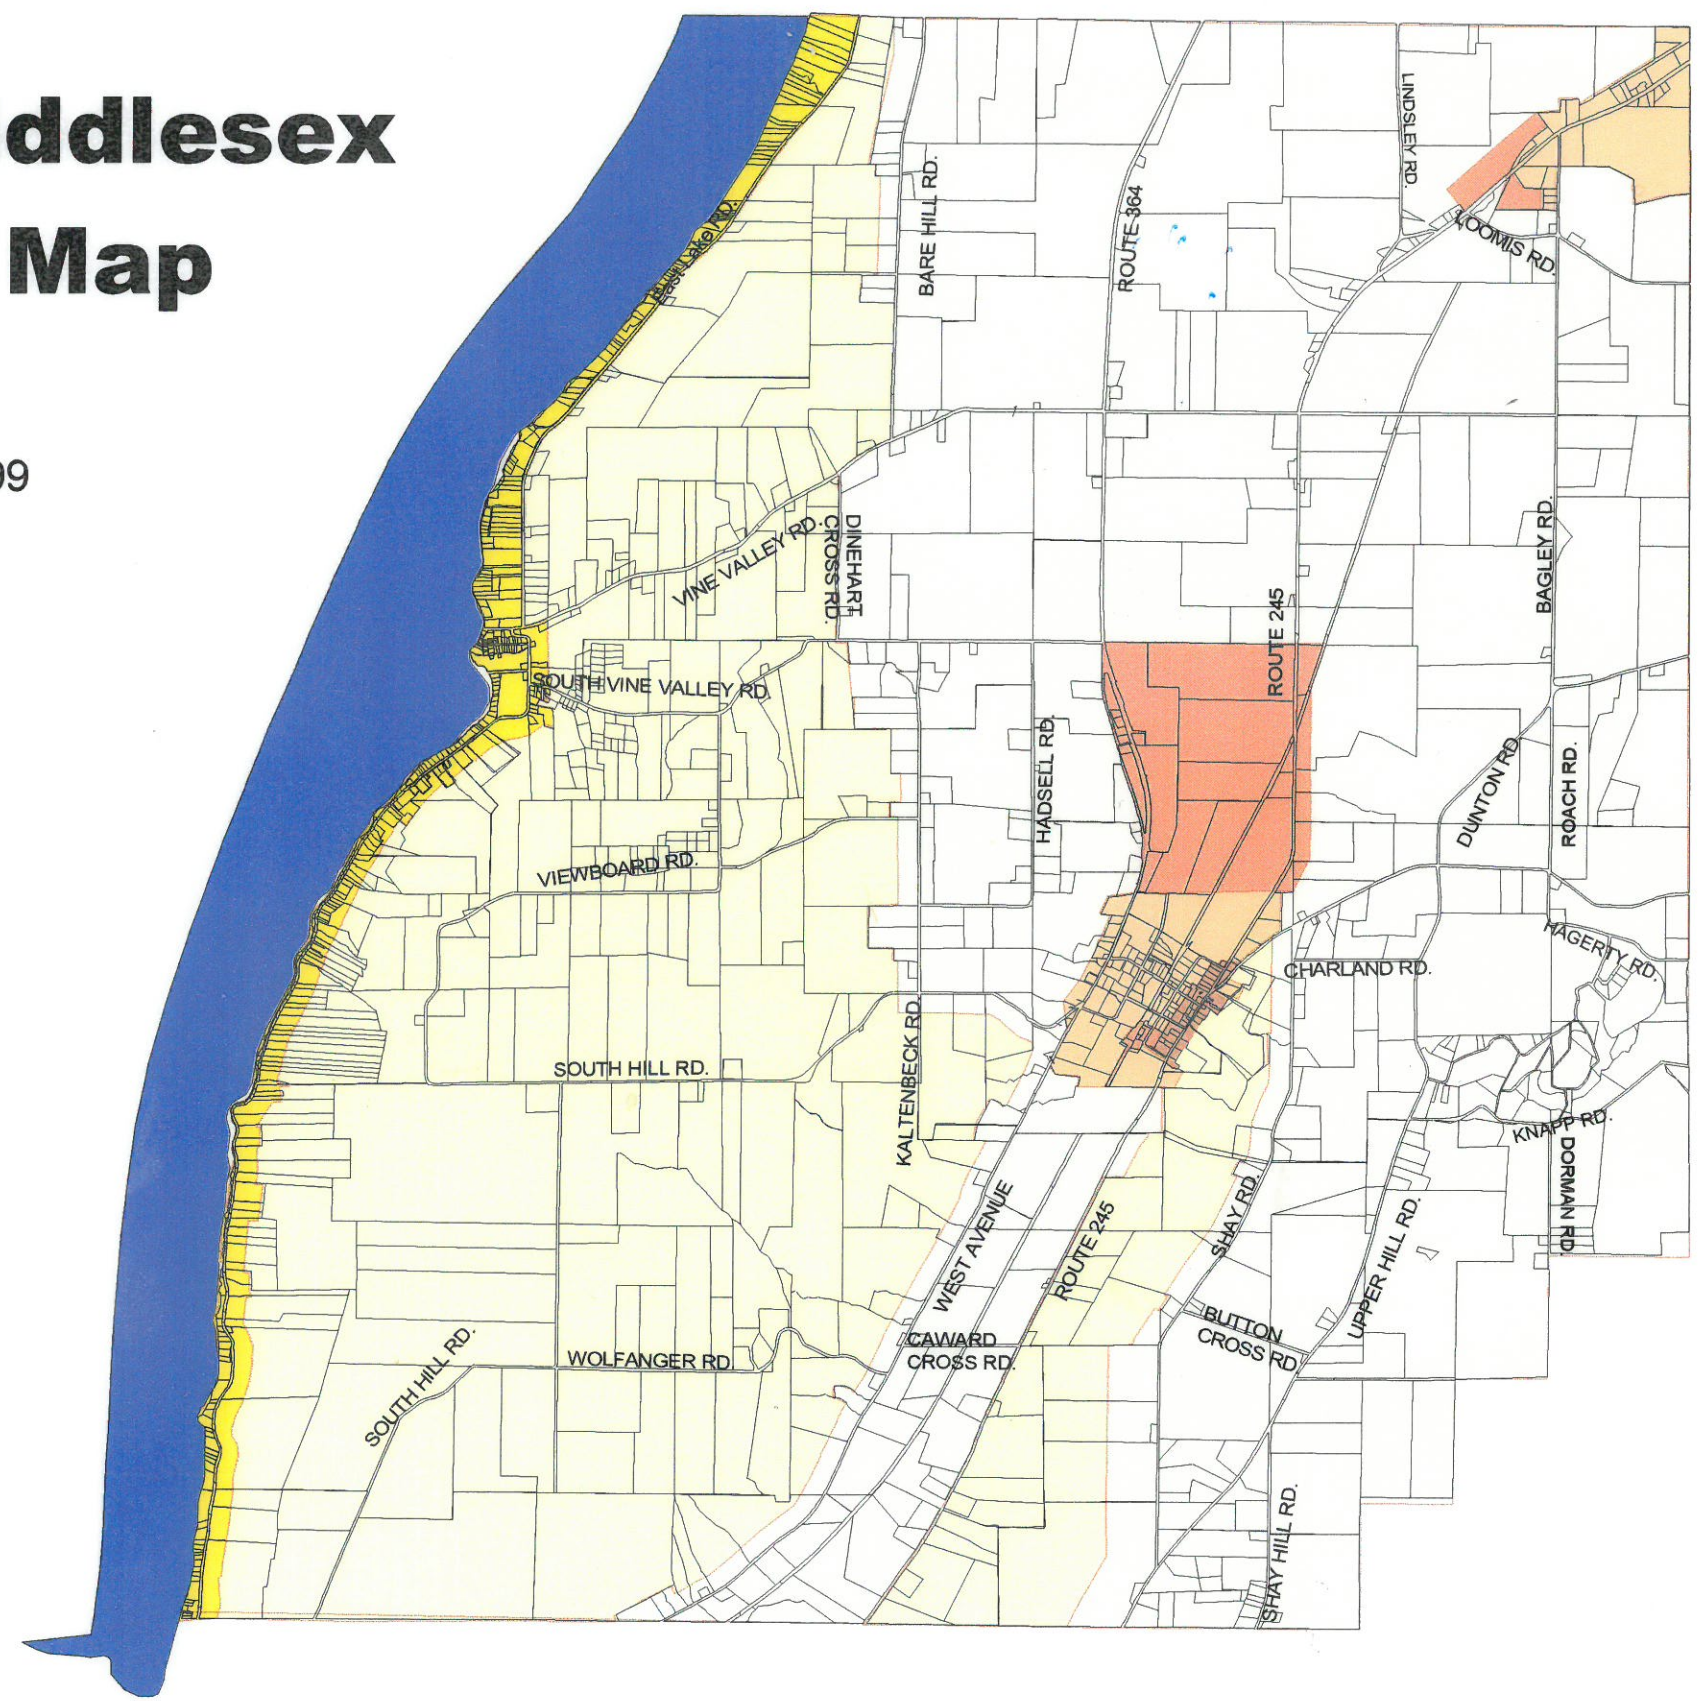

Town of Middlesex Zoning Map

Zoning Date
February 11, 1999

- Zone Districts**
- General Business
 - Highway Business
 - Lake Residential
 - Hamlet Residential
 - Low Density Residential
 - Adriculture/Residential